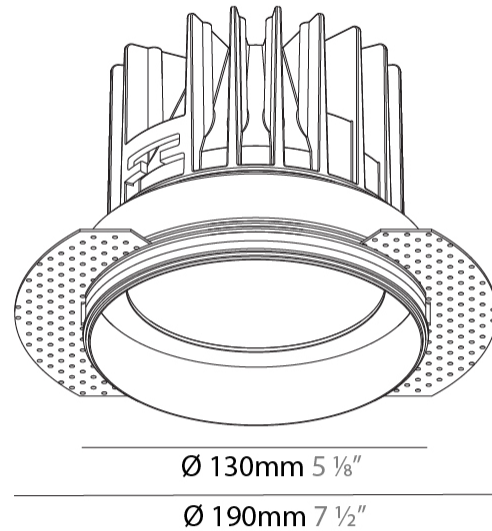

GENERAL

Series: Oiko
Subseries: Oiko Standard
Brand: Prolicht
Division: Architectural
Mounting Type: Trimless
Mounting Location: Ceiling
Subcategory: Downlight

PHYSICAL

Shape: Round
Diameter (mm): 130
Diameter (in): 5 1/8
Height (mm): 122
Height (in): 4 13/16
Ceiling Thickness (mm): 10 / 12.5 / 15
Ceiling Thickness (in): 3/8 or 1/2 or 9/16
Min. Recessing Depth (mm): 130
Min. Recessing Depth (in): 5 1/8
Light Distribution: Downlight
Weight (kg): 0.882
Weight (lbs): 1.944
Fixture Finish: SSR / BKV / CWI / CRY / HAB / UFT / ITA / RUA / FTG / MYG / LOD / PUS / FRO / FUP / KIA / POP / BLS / SPG / MEY / GOH / GUM / CHC / COM / ABZ / JAG / OBR / MOS / ROR
Fixture Material: Aluminum Die Cast
Cut-out Measurements: 142mm / 5 9/16"
Upon Request: Unique Sizes Unique Ceiling Thickness

LED

Color Temperature (°K): 2700 / 3000 / 3500 / 4000
Max. Delivered Lumen (lm): 2282 / 2340 / 2436 / 2486
CRI: >90 CRI
Lamp Life (hrs): 50000

OPTICAL

Reflector°: 12 / 24 / 40

RATINGS AND CERTIFICATIONS

Certified By: Certified for North American Standards
IP rating: IP20
Upon Request: Special Beam Angles

GENERAL

Series: Oiko
Subseries: Oiko Comfort
Brand: Prolicht
Division: Architectural
Mounting Type: Recessed
Mounting Location: Ceiling
Subcategory: Downlight

PHYSICAL

Shape: Round
Diameter (mm): 130
Diameter (in): 5 1/8
Height (mm): 120
Height (in): 4 3/4
Ceiling Thickness (mm): 10 / 12.5 / 15
Ceiling Thickness (in): 3/8 or 1/2 or 9/16
Min. Recessing Depth (mm): 130
Min. Recessing Depth (in): 5 1/8
Light Distribution: Downlight
Weight (kg): 0.82
Weight (lbs): 1.81
Fixture Finish: SSR / BKV / CWI / CRY / HAB / UFT / ITA / RUA / FTG / MYG / LOD / PUS / FRO / FUP / KIA / POP / BLS / SPG / MEY / GOH / GUM / CHC / COM / ABZ / JAG / OBR / MOS / ROR
Fixture Material: Aluminum Die Cast
Cut-out Measurements: D. - 130mm / 5 1/8"