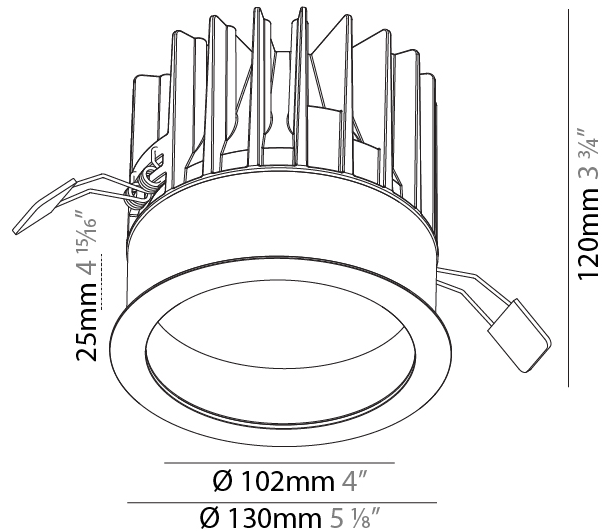

GENERAL

Series: Oiko
Subseries: Oiko Comfort
Brand: Prolicht
Division: Architectural
Mounting Type: Recessed
Mounting Location: Ceiling
Subcategory: Downlight

PHYSICAL

Shape: Round
Diameter (mm): 130
Diameter (in): 5 1/8
Height (mm): 120
Height (in): 4 3/4
Ceiling Thickness (mm): 10 / 12.5 / 15
Ceiling Thickness (in): 3/8 or 1/2 or 9/16
Min. Recessing Depth (mm): 130
Min. Recessing Depth (in): 5 1/8
Light Distribution: Downlight
Weight (kg): 0.82
Weight (lbs): 1.81
Fixture Finish: SSR / BKV / CWI / CRY / HAB / UFT / ITA / RUA / FTG / MYG / LOD / PUS / FRO / FUP / KIA / POP / BLS / SPG / MEY / GOH / GUM / CHC / COM / ABZ / JAG / OBR / MOS / ROR
Fixture Material: Aluminum Die Cast
Cut-out Measurements: D. - 130mm / 5 1/8"

ELECTRICAL

Lamp Type: LED (Zhaga Standard)
Input Wattage (W): 28.6
Total Output Wattage (W): 26
Dimming: Tri-Mode (Non-Dimming and Phase Dimming (120Vac only) and 0-10V Dimming)
Driver Included: No
Driver Location: Recessed Housing
Driver Type: Constant Current - Universal
Housing: See components
Input Voltage (V): 120 - 277
Constant Current (MA): 700

LED

Number of LEDs: 1
Color Temperature (°K): 2700 / 3000 / 3500 / 4000
Max. Delivered Lumen (lm): 2282 / 2340 / 2436 / 2486
Nominal Lumen (lm): 3210 / 3290 / 34459 / 3530
CRI: >90 CRI
Lamp Life (hrs): 50000

OPTICAL

Reflector: 12 / 24 / 40

RATINGS AND CERTIFICATIONS

Certified By: Certified for North American Standards
IP rating: IP20